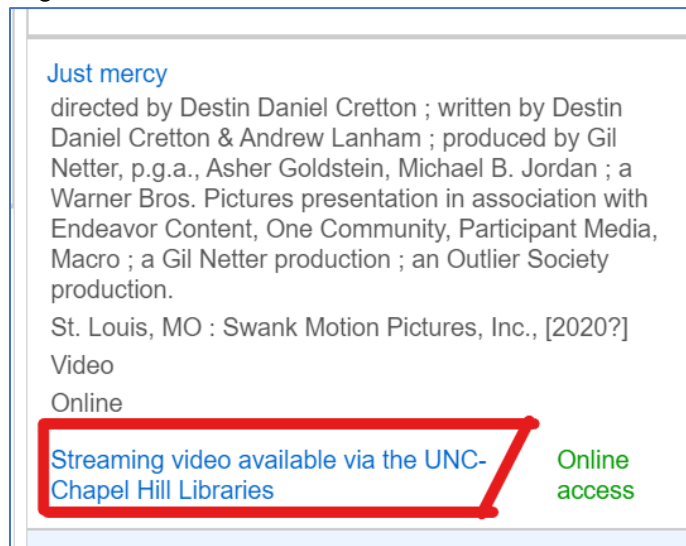

ACCESS JUST MERCY (FILM) USING UNC LIBRARIES

1. It is possible for students to click the [direct link HERE](#) and sign-on to watch. If this doesn't work, try Steps 2-5.
2. Visit <https://library.unc.edu/>
3. Search for "Just Mercy" here

- a.
 4. One of the first results should be the streaming video. It will look like this below. Click the "Streaming video available..." text link.

- a.
 5. Your student can sign-in using their ONYEN and Password by clicking here: